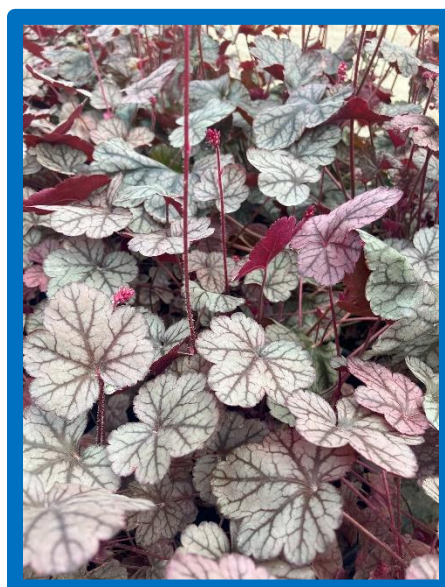

Mushashino 2"
Zelkova serrata

1-9 \$185.00 10+ \$170.00

Village Green 3"
Zelkova serrata

\$249.00

Shrubs

Juddii Viburnum #5
Viburnum x burkwood

Paul's Gold Cypress
Chamaecyparis pisifera #3

Miss Ruby Butterfly Bush
Buddleia davidii #3

Blue Muffin Viburnum
Viburnum dentatum #5

Perennials

Millenium Allium
Allium x nutans #1

Brilliance Autumn Fern
Dryopteris erythrosora #1

Zagreb Coreopsis
Coreopsis verticillate #1

Kobold Gayfeather
Liatis Kobold #1

Silver Scrolls Coral Bells
Heuchera #1

Hameln Fountain Grass #3
Pennisetum alopecuroides