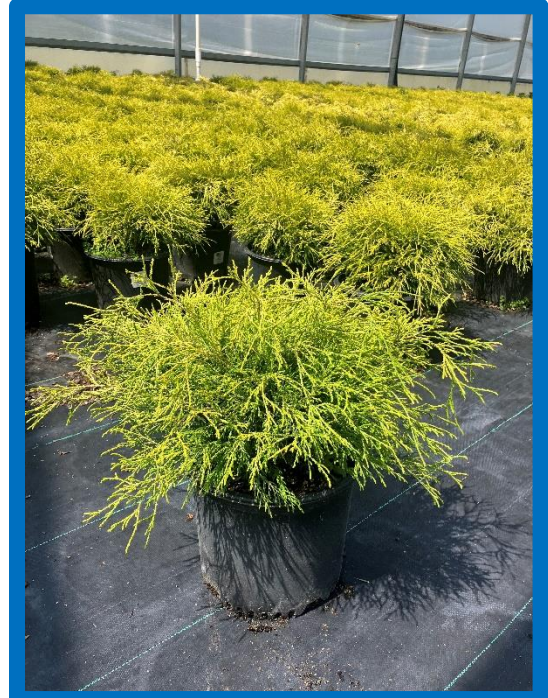

Mushashino 2"
Zelkova serrata

1-9 \$185.00 10+ \$170.00

Village Green 3"
Zelkova serrata

\$249.00

Shrubs

Juddii Viburnum #5
Viburnum x burkwood

Paul's Gold Cypress
Chamaecyparis pisifera #3

Miss Ruby Butterfly Bush
Buddleia davidii #3