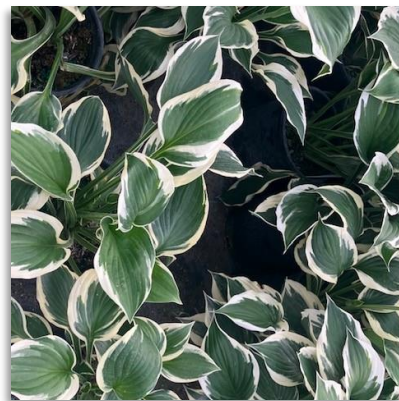

Potpourri of Plants

mlucroy@bluegrassfarms.net

(765) 414-3350

Fire Witch Dianthus

Maiden Grass #1

Autumn Blaze Maple 2"

Common Witch Hazel #5

Dwarf Korean Lilac #3